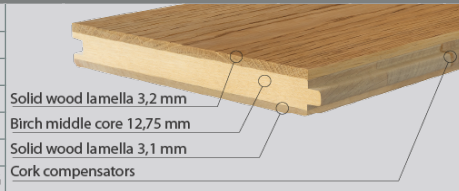

MOSAIC WOOD FLOORS FLOORS | TECHNICAL INFORMATION

Product # 1150-1854-10

NATURAL TOUCH COLLECTION DECOR | ALMOND

Wood species | Oak
Selection | Select & Better
Pattern | Coffee Bean
Constructions | 3-layer flooring T&G
Size | 19,05x127x433.8 mm (3/4"x5"x17 1/16")
Finish | Silk mat finish

CONSTRUCTION: 3-LAYER FLOORING T&G

DIMENSIONS :	
Thickness	19,05 mm (3/4")
Width	127 mm (5")
Length	433.8 (17 1/16")
Average length	
Microbevel	0,5 mm
Joint type	T&G

PACKAGING :	BOX	PALLET
	Content	1,38 m2
Weigh	17 kg	702 kg
H x W x L	195 x 405 x 575 mm	1091 x 800 x 2 000 mm
Content	14,849 sq.ft.	593,952 sq.ft.
Weigh	18 lb	727 lb
H x W x L	8" x 16" x 23" mm	43" x 32" x 79" mm

DEVIATIONS:

Deviation on Thickness	± 0,2 mm	EN 13489 ГОСТ 862.3
Deviation on Length	± 0,3 mm	
Deviation on Width	± 0,2 mm	
Angle deviation of planks	≤ 0,25 mm	
Cup	≤ 0,2 % of width	EN 13489
Bow	≤ 0,5 % of length	
Spring	≤ 0,1 % of length	