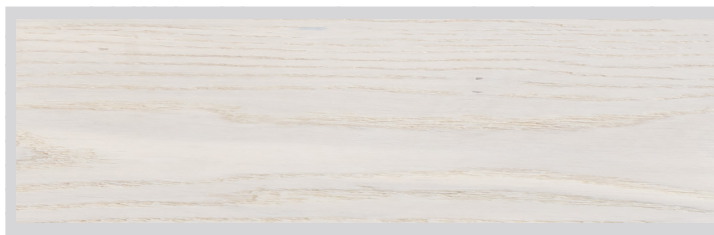

CHEVRON 45° | TECHNICAL INFORMATION

Product # 1134-1888-10

WHITE BREATHE COLLECTION DECOR | CRYSTAL WHITE

Wood species | Oak
Selection | Select & Better
Pattern | Chevron
Constructions | 3-layer flooring T&G
Size | 19,05x127x500 mm (3/4"x5"x19 11/16")
Finish | Silk mat finish