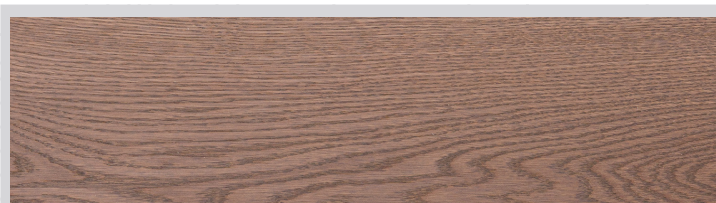

## GREY SHADOW COLLECTION DECOR | SPINEL GREY RUSTIC

**Wood species** | Oak  
**Selection** | Character  
**Constructions** | 3-layer flooring T&G  
**Size** | 19,05x240x600...2100 mm (3/4"x9 1/2"x2'...7')  
**Finish** | Silk mat finish

### GRADE : CHARACTER

DESCRIPTION:		DESCRIPTION:	
Sound sapwood	Up to 25% of board width is allowed	Bark pocket	No limit (after filling)
Colour variation	Moderate contrast allowed	Pith	Permitted
Knot	Permitted big, filled	Slope of grain	Permitted
Crecks	Permitted wide, filled	Medullary ray	Permitted